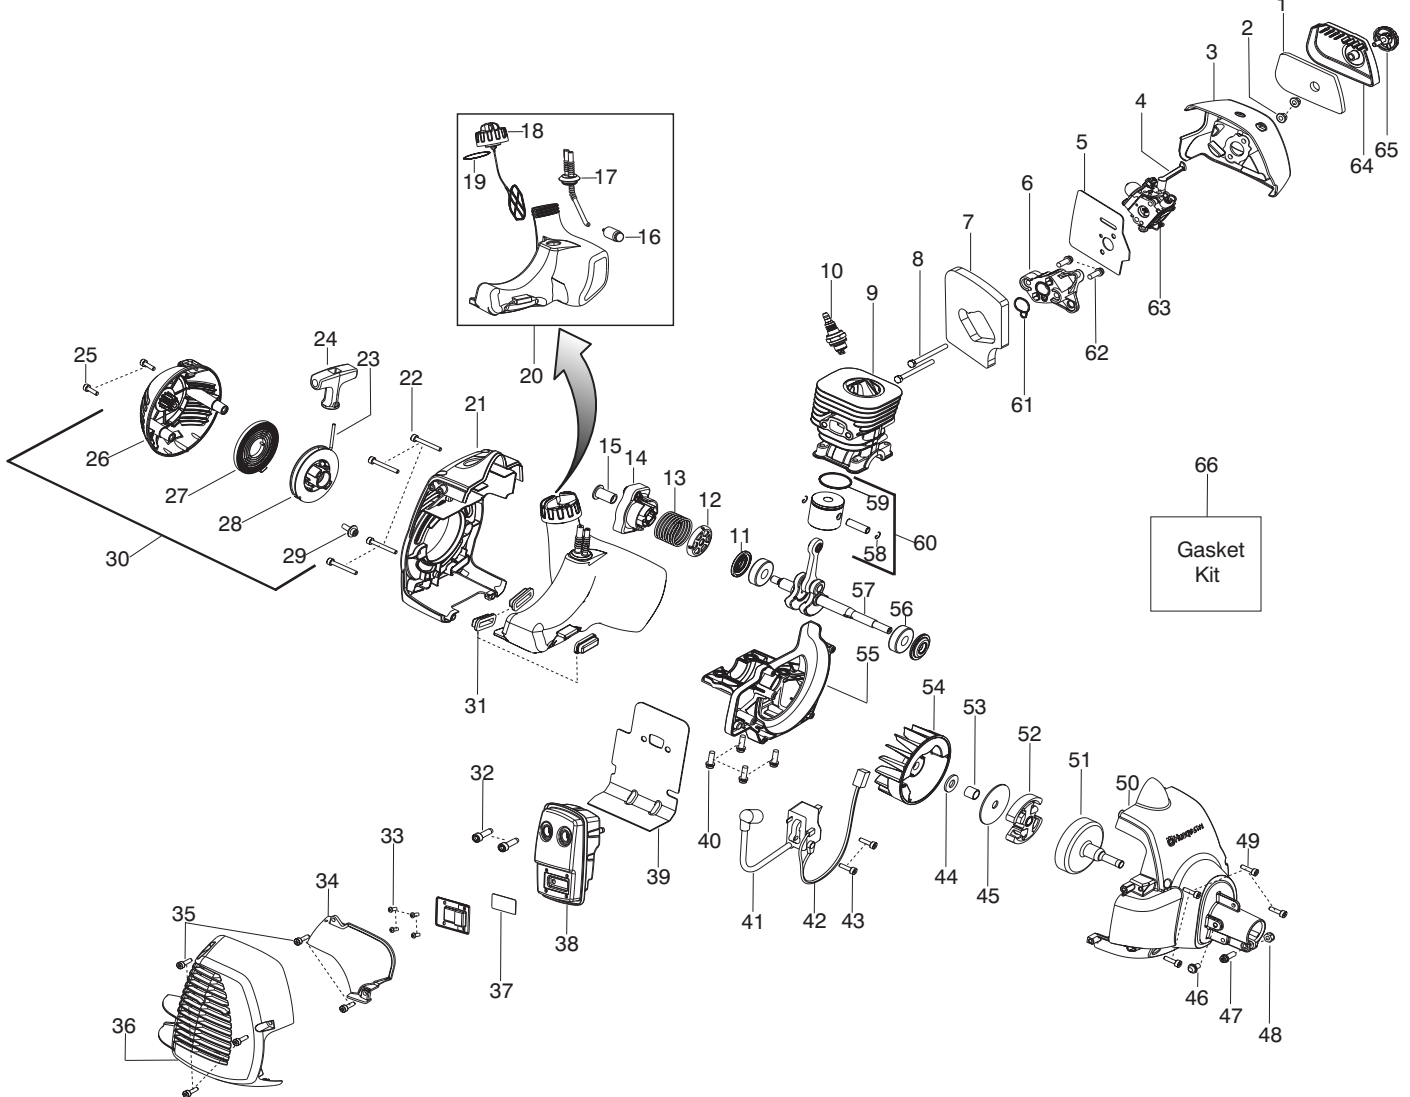

Parts List No. 545014390		Husqvarna® PARTS LIST	MODEL 125L SST (US/CAN)
Date 9/11/08	Replaces 545014390 - 2/01/08		Page: 2

NOTE : Illustration may differ from actual model due to design changes.

Ref.	Part No.	Description	Ref.	Part No.	Description	Ref.	Part No.	Description
1.	530150253	Filter	25.	★★★★★	Screw	48.	530015768	Locknut
2.	530016101	Nut-Carb. Screw	26.	545029603	Starter Hsg. w/eyelet	49.	530016456	Screw
3.	★★★★★	Air Box	27.	545029801	Kit-Starter Spring	50.	545017501	Assy-Fan Housing
4.	530057844	Lever - Choke	28.	545029701	Kit-Starter Pulley	51.	★★★★★	Assy-Clutch Drum
5.	545050402	Kit-Carb. Gasket (Incl 7,61)	29.	530016468	Washer-Starter	52.	545050405	Kit-Clutch Assy.
6.	530035596	Adaptor-Carb.	30.	545106301	Assy-Starter Hsg.(Incl. 23,24,26,27,28,29)	53.	530057852	Spacer
7.	545081898	Kit-Gasket (foam)	31.	530059780	Isolator-Tank	54.	530039242	Flywheel
8.	530016400	Bolt	32.	530058982	Bolt-Muffler	55.	★★★★★	Crankcase
9.	545001001	Cylinder	33.	530015496	Screw	56.	545013401	Bearing
10.	952030201	Plug-Spark (RCJ-8Y)	34.	530150440	Shield-Heat	57.	545030001	Kit-Crankshaft
11.	545050403	Kit-Crankshaft seal	35.	530016449	Screw	58.	530015162	Retainer-Piston Pin
12.	530016475	Washer-Starter	36.	545104901	Guard-Muffler	59.	530019283	Ring-Piston
13.	545160301	Spring-Starter Cup	37.	545030501	Kit-Spark Arrestor (Incl. 33)	60.	545030301	Kit-Piston (Incl. 58,59)
14.	545102303	Assy-Starter Cup	38.	545057501	Assy-Muffler	61.	545081898	Kit-Gasket (adaptor seal)
15.	530059800	Coupling-Starter	39.	545081898	Kit Gasket-Paper met.	62.	530015897	Screw
16.	530095646	Assy-Fuel Filter	40.	530015897	Screw	63.	★★★★★	Kit-Carb. (Incl. 4,5)
17.	545081897	Kit-Fuel Line	41.	545046701	Module	64.	530057846	Cover-Air Box
18.	530150350	Assy-Cap w/ret.(Incl. 19)	42.	530039227	Assy-Leadwire	65.	530059796	Assy-Knob
19.	545081898	Kit - Gasket O-ring-Fuel Cap	43.	530016456	Screw	66.	545081898	Kit-Gasket (Incl. 5,7,11,19,39,61)
20.	545105105	Assy-Fuel Tank (Incl. 16,17,18,19)	44.	530016463	Washer			
21.	530057851	Shroud-Rear	45.	530094189	Washer-Clutch			
22.	530016448	Screw	46.	530016469	Screw			
23.	545029901	Kit-Rope	47.	530016470	Screw			
24.	530150318	Handle-Starter						

Not Shown

530058709 Bulb-Purge

✓ = New Part Number For This IPL

★ = Refer to the Service Reference Indicated for more information.(Located at the END of the IPL)