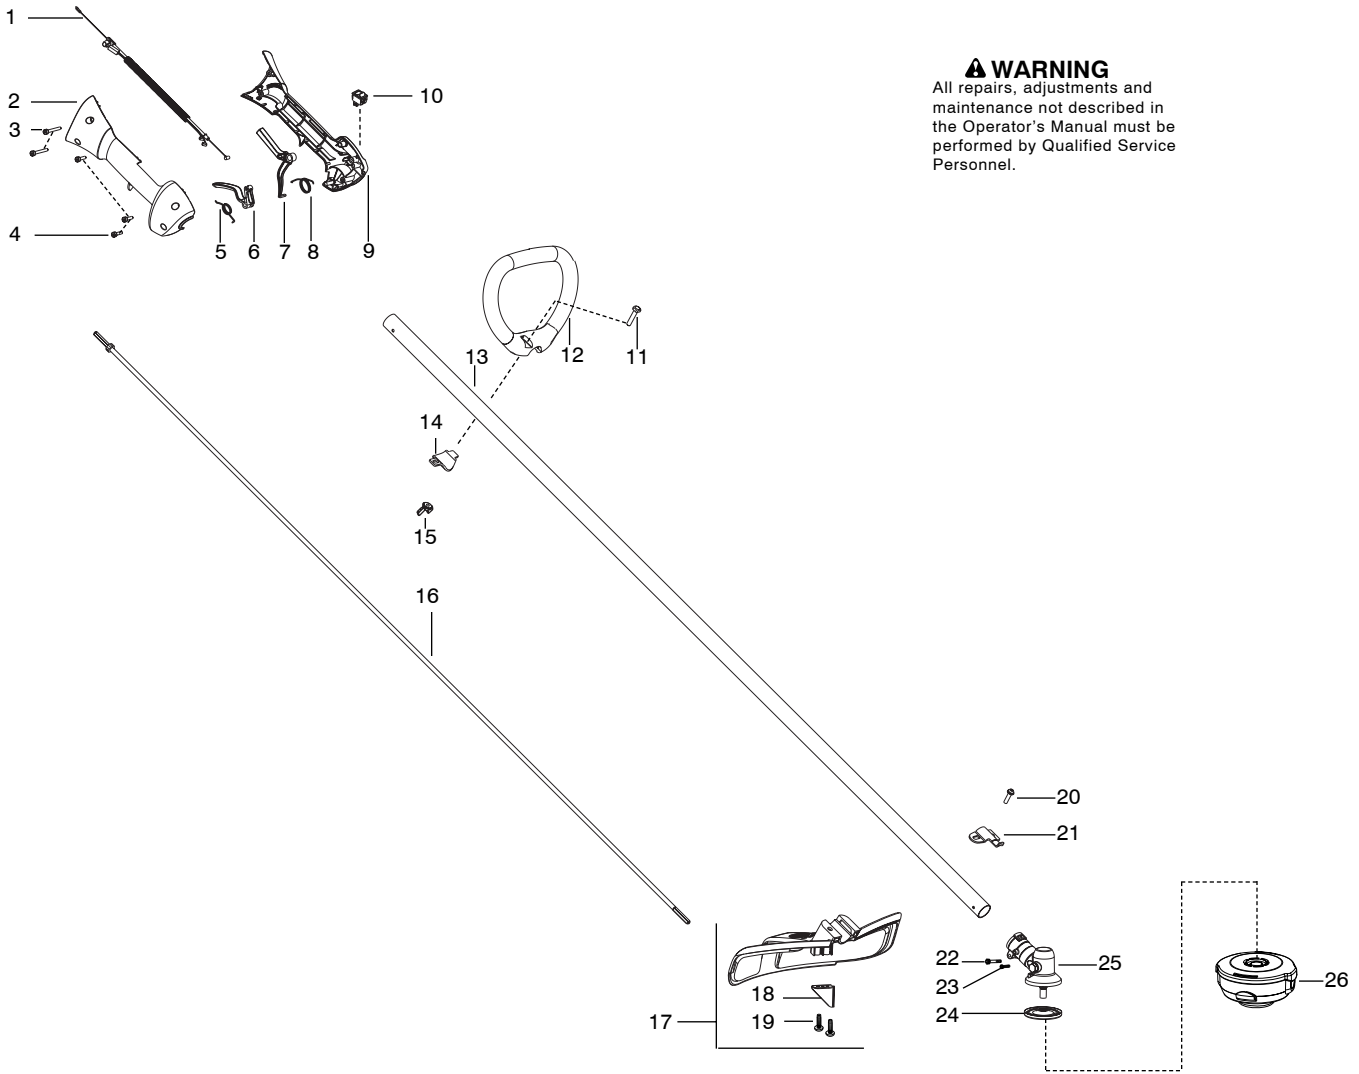

Parts List No. 545014390		Husqvarna ® PARTS LIST	MODEL 125L SST (US/CAN)
Date 9/11/08	Replaces 545014390 - 2/01/08		NOTE : Illustration may differ from actual model due to design changes.

Ref.	Part No.	Description	Ref.	Part No.	Description
1.	★★★★★	Assy-Cable/Wire Harness	19.	530015814	Screw
2.	545062001	Housing-Throttle (RH)	20.	530015771	Screw
3.	530016448	Screw	21.	530057554	Bracket-Shield
4.	530016449	Screw	22.	530016014	Screw
5.	530016454	Spring-Trigger	23.	545003902	Screw
6.	545066001	Trigger	24.	537234901	Driver Disc
7.	530059804	Lockout-Throttle	25.	530096295	Assy-Gearbox
8.	545045601	Spring-Lockout	26.	5373383-02	Assy-T25 Cutting Head
9.	545067001	Housing-Throttle (LH)			
10.	545030601	Kit-Switch			
11.	530015820	Bolt			
12.	545042201	Handle-Assist			
13.	545180807	Kit-Driveshaft SST (Incl. decal, 21,22,23,25)			
14.	530059185	Clamp-Handle			
15.	530016152	Wingnut			
16.	★★★★★	Flex shaft			
17.	545030901	Kit-Shield (Incl. 18,19,20)			
18.	530052286	Limiters-Line			
					Not Shown
				545059001	Decal-Warning

✓ = New Part Number For This IPL

★ = Refer to the Service Reference Indicated for more information.(Located at the END of the IPL)

Parts List No. 545014390		Husqvarna ® PARTS LIST	MODEL 125L SST (US/CAN)
Date 9/11/08	Replaces 545014390 - 2/01/08		Page: 2

Not Shown

530058709 Bulb-Purge

✓ = New Part Number For This IPL

★ = Refer to the Service Reference Indicated for more information.(Located at the END of the IPL)

Parts List No. 545014390		 Husqvarna ® PARTS LIST	MODEL 125L SST (US/CAN)
Date 9/11/08	Replaces 545014390 - 2/01/08		NOTE : Illustration may differ from actual model due to design changes.